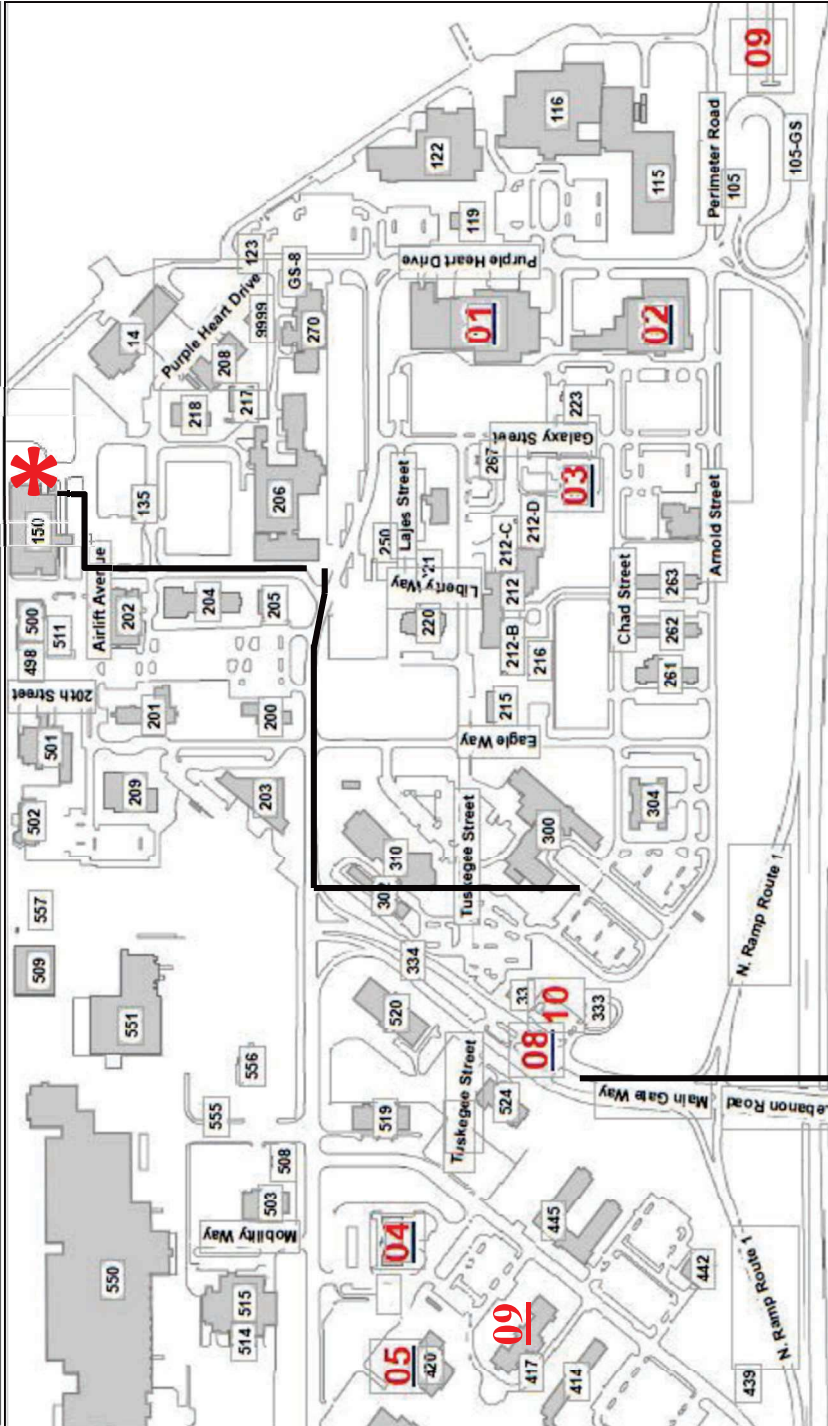

American Red Cross	(302) 656-6620	Security Forces	(302) 677-6664	USO	(302) 677-2491
Patterson Dining Facility	(302) 677-3926	Base Operator	(302) 677-3000	Shoppette	(302) 674-3551
Visitor's Center	(302) 677-3645	Commissary	(302) 677-3919		

Quick Reference Telephone Numbers

Disclaimer: Dover Air Force Base, Air Mobility Command, and the Department of the Air Force do not endorse or sponsor any of the commercial transportation companies for hire in the local area. In addition, it is our mission to ensure that the men and women in uniform are provided safe and secure transportation while on Dover Air Force Base.

Check Cashing: Base Exchange, Dover Federal Credit Union, and Fort Sill National Bank
ATM: Commissary, Dover Federal Credit Union, Lodging, Passenger Terminal, and Shoppette
AMC Travel Web page: www.amc.af.mil/amctravel
Note: Passengers traveling with non-apparent disabilities (such as hearing impairment, asthma, or pacemakers) should advise Passenger Service Agents of this disability at the time of check-in to ensure proper accommodations. Passengers on all flights are reminded that travel will be refused to those who are malodorous, intoxicated, or unruly. Passengers will also be refused for wearing tattered, dirty, revealing, or profane clothing and for wearing open-toed shoes. Smoking and tobacco use is prohibited on all AMC flights.