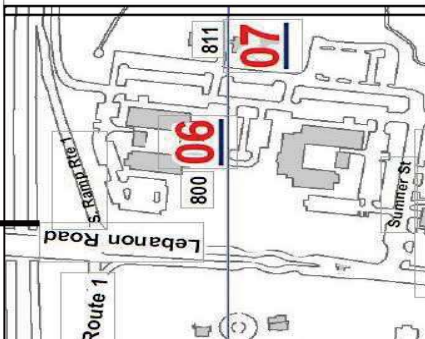

Distance from Terminal (In miles)

* Pax Terminal	_____	0.4
#1) Commissary	_____	0.5
#2) BX	_____	0.5
#3) Burger King	_____	0.6
#4) Subway/Gas Station	_____	0.7
#5) Bowling Alley	_____	1.2
#6) Base Lodging/Inn	_____	1.3
#7) Eagle Creek/Golf	_____	0.6
#8) Main Gate	_____	0.8
#9) Dining Facility	_____	

Dining Facility Hours: M-F 0600-0900/1030-1330/1630-1830/2300-0100   Weekend/Holidays: 0730-0830/1030-1330/1630-1800/2300-0030